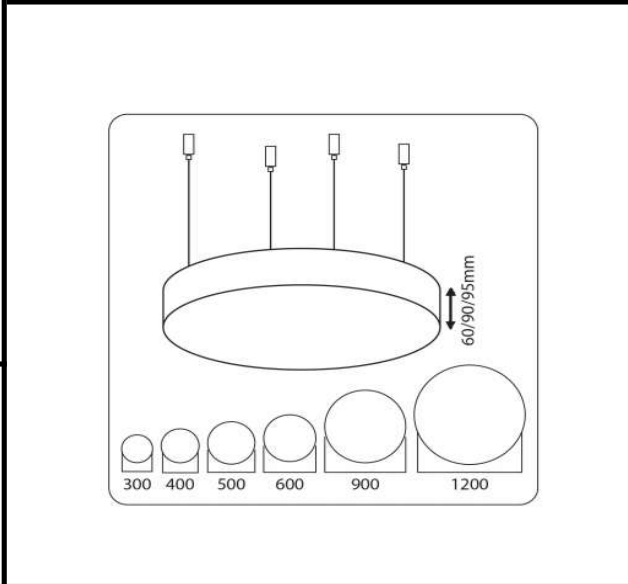

Sovitron Interior Pvt.Ltd.

Model Name	Disc Pendant /DLADISCDPD-105
Description	Architectural Light

Technical description	Image
-----------------------	-------

Dimension	Dia=900mm/1200mm H=60/90/95mm
Frame	Aluminium
Color Tempertaure	3000K
Power	105W
Total Luminous Flux	10500 lm
Efficacy	100 lm/W
IP rating	50
Color Rendering	≥80
Mounting	Pendant
Optics	White Opal Diffuser
Dimming	NON-Dimmable
Operating Voltage	220-240 VAC
Standard Lifetime	L70 minimum at 50,000 burning hours

Dimension diagram

Remarks:-

Address: Plot #7 Saroorpur-Nangla Industrial Area,Ballabgarh-Sohna Road,Faridabad-121005
Email: info@sovitron.com